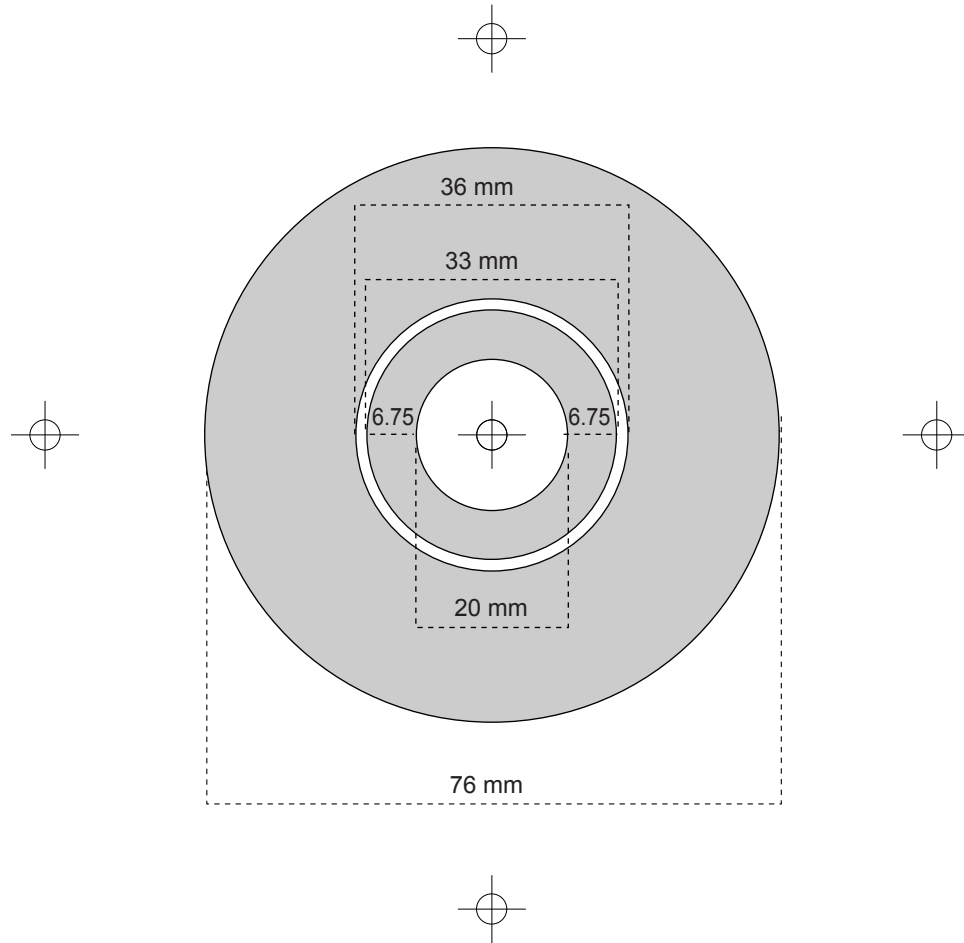

Guidelines:

Files accepted in **Adobe Illustrator eps** format **only**.
All **RGB** color must be converted to **CMYK**.
All rasterized art must be a minimum of **300dpi**.
GIFs, JPEGs and images inside a word processing program **cannot** be accepted
Use **linked** images instead of embedded. Include all original **unflattened** Photoshop files.
Type created in Photoshop should be rasterized.
Fonts in Illustrator should be converted to outline.
Type should be no smaller than 6 pt.
Please include original fonts for Illustrator/Photoshop files in case of revisions.

= Available copy area

Customer Name: _____	Date: _____
Job Name: _____	Job Number: _____
Address: _____	Phone Number: _____
Address: _____	Fax Number: _____
Colors: _____	Email: _____
Art File Names: _____	
Special Instructions: _____