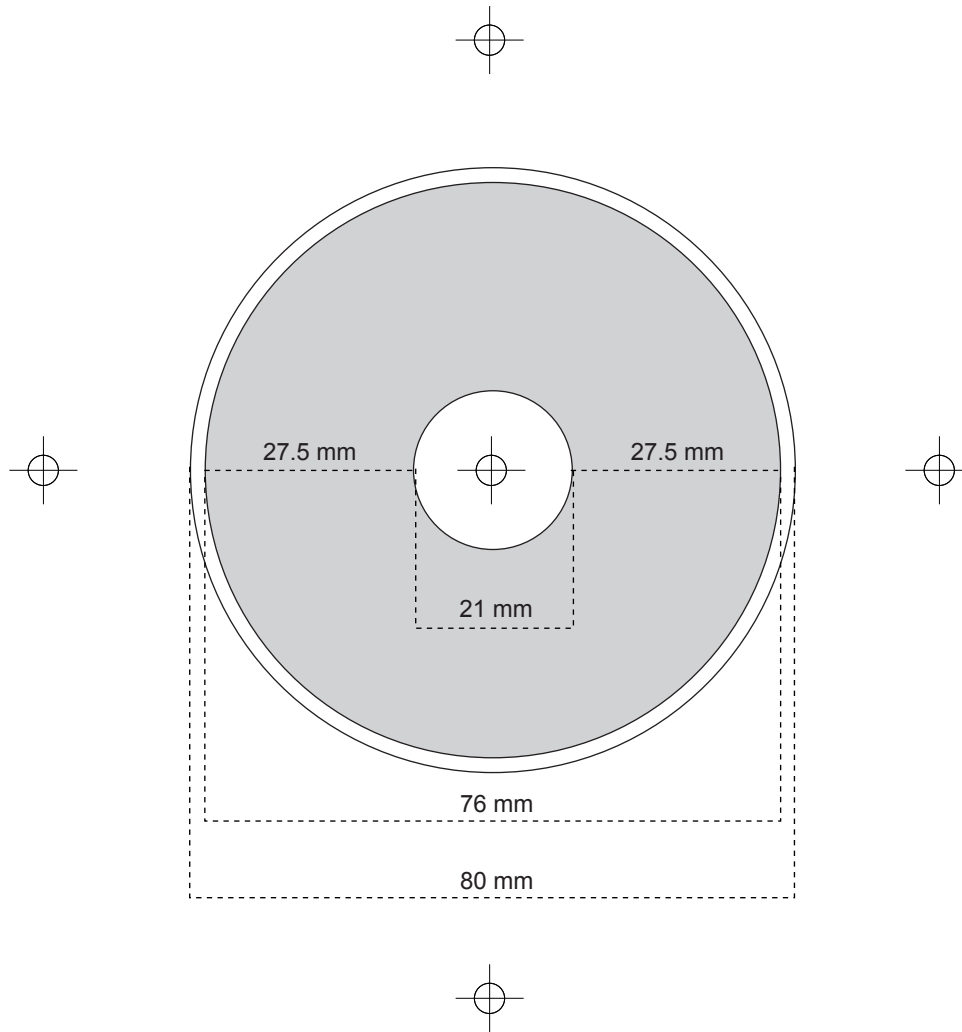

Template

CD mini panoramic

Guidelines:

Files accepted in **Adobe Illustrator eps** format **only**.
All **RGB** color must be converted to **CMYK**.
All rasterized art must be a minimum of **300dpi**.
GIFs, JPEGs and images inside a word processing program **cannot** be accepted
Use **linked** images instead of embedded. Include all original **unflattened** Photoshop files.
Type created in Photoshop should be rasterized.
Fonts in Illustrator should be converted to outline.
Type should be no smaller than 6 pt.
Please include original fonts for Illustrator/Photoshop files in case of revisions.

= Available copy area

Customer Name: _____	Date: _____
Job Name: _____	Job Number: _____
Address: _____	Phone Number: _____
Address: _____	Fax Number: _____
Colors: _____	Email: _____
Art File Names: _____	
Special Instructions: _____