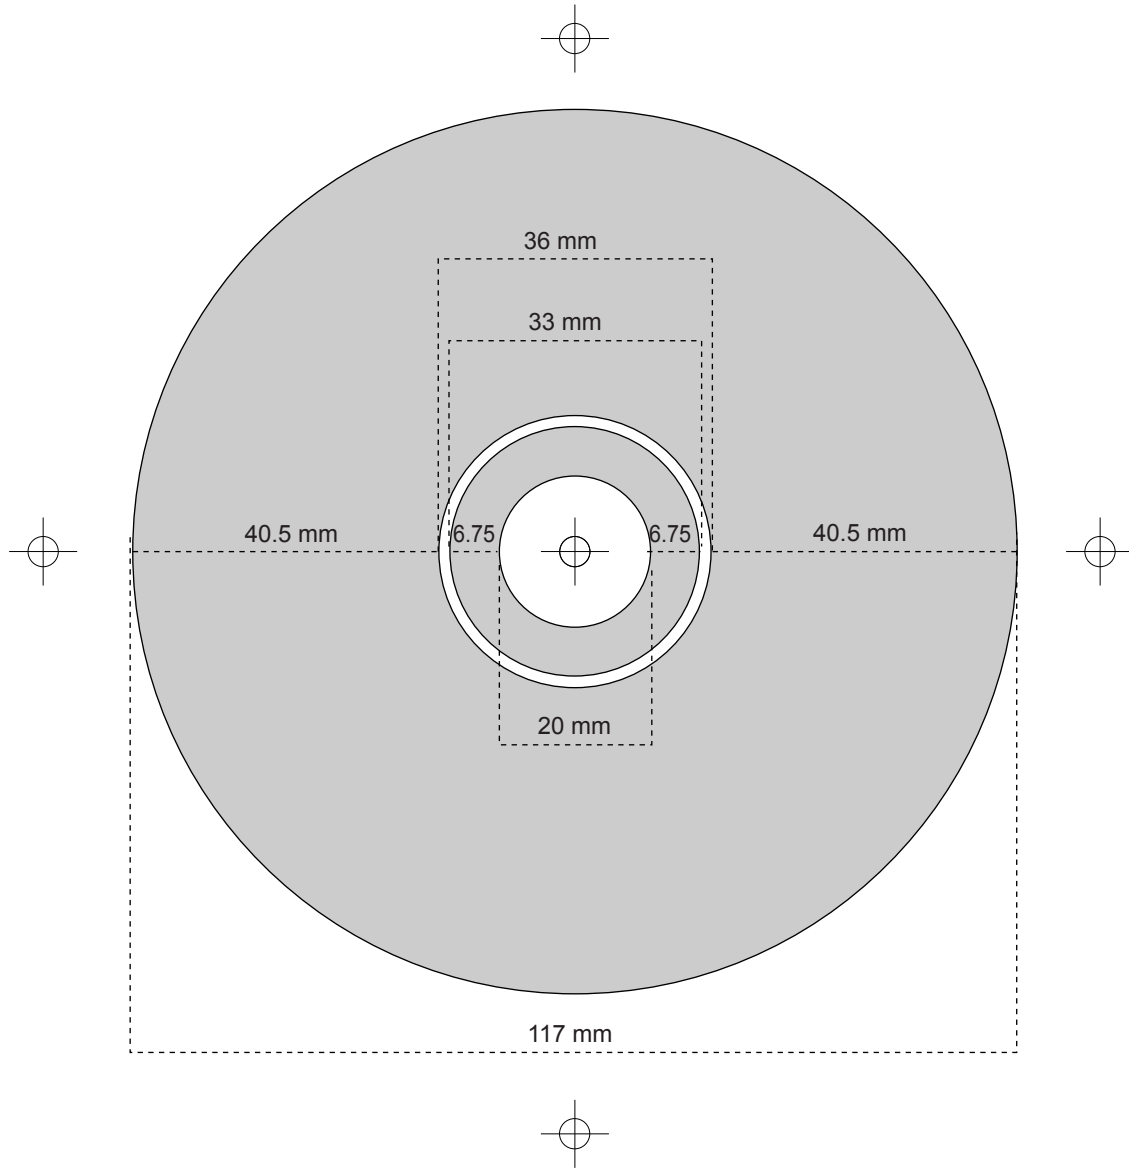

Template

CD standard

Guidelines:

Files accepted in **Adobe Illustrator eps** format **only**.
All **RGB** color must be converted to **CMYK**.
All rasterized art must be a minimum of **300dpi**.
GIFs, JPEGs and images inside a word processing program **cannot** be accepted
Use **linked** images instead of embedded. Include all original **unflattened** Photoshop files.
Type created in Photoshop should be rasterized.
Fonts in Illustrator should be converted to outline.
Type should be no smaller than 6 pt.
Please include original fonts for Illustrator/Photoshop files in case of revisions.

= Available copy area

Customer Name: _____	Date: _____
Job Name: _____	Job Number: _____
Address: _____	Phone Number: _____
Address: _____	Fax Number: _____
Colors: _____	Email: _____
Art File Names: _____	
Special Instructions: _____